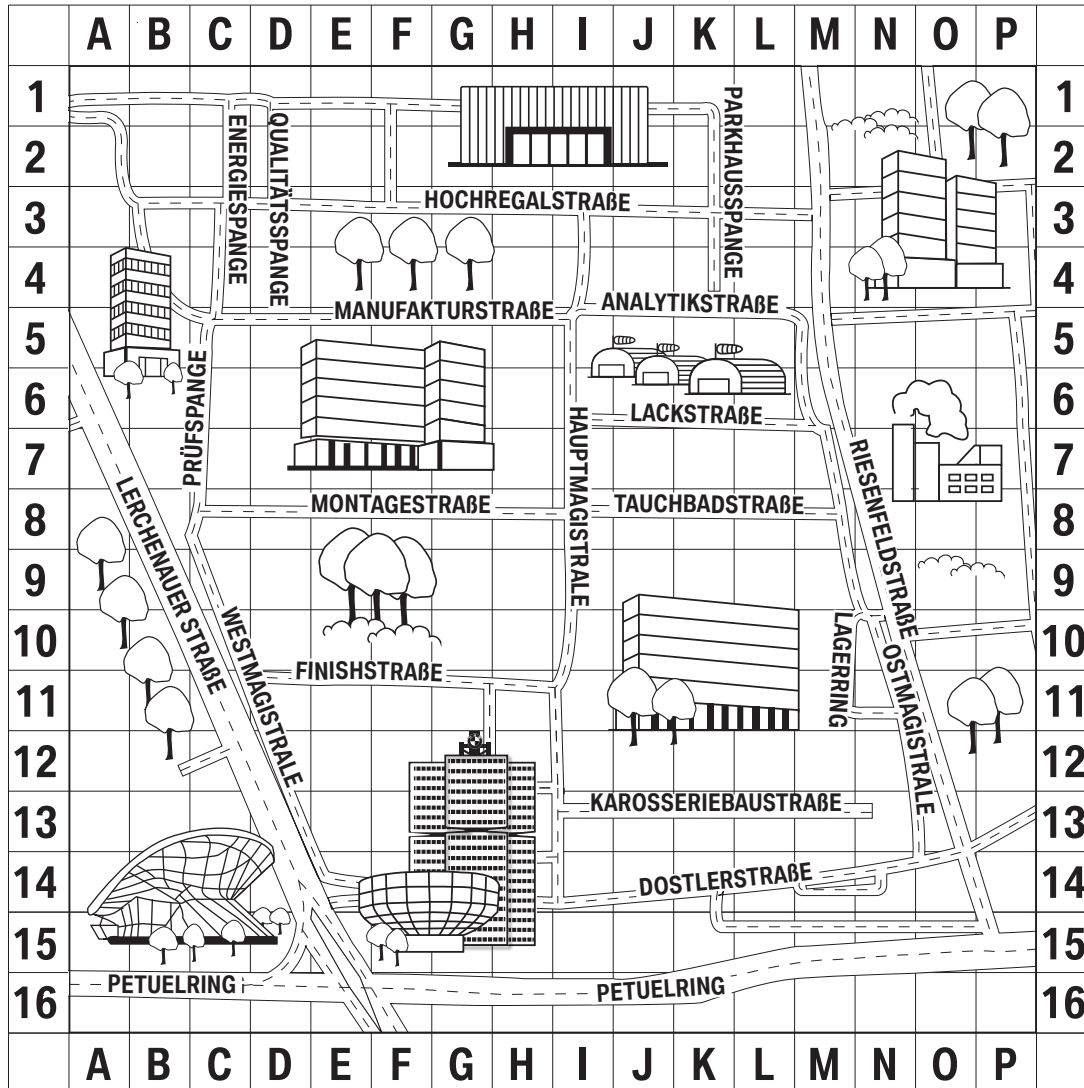

PARK YOUR BMW

**BMW
GROUP**

So that joy never stops, we have developed games for your time at home. For big and small and for all who love to play. Park your BMW is fun for everyone. But here you don't even have to go out into the street. Instead, you have to find out where your opponent has parked his BMW. Whoever discovers them all first is the winner. Simply print out a playing field for each player, place your BMWs on the coordinate system - without them touching! - protect your playing field from the prying eyes of your opponent and take turns guessing. Have fun!

PLAYER 1

BMW i3

BMW 8 Series
Gran Coupé

BMW 3 Series

BMW X6