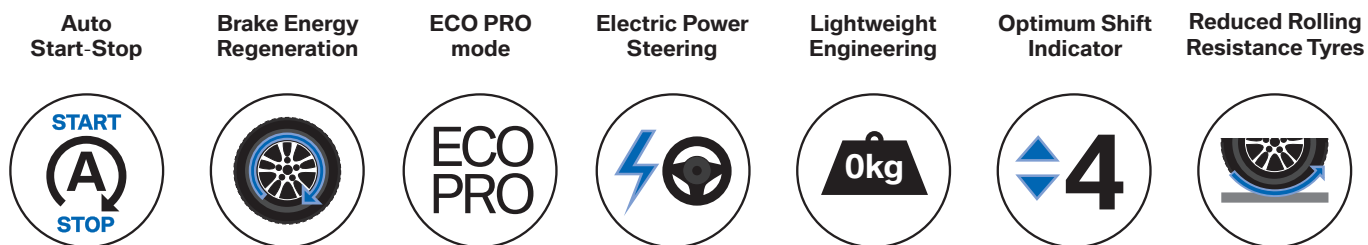

BMW 428i

www.bmw.co.uk/4seriesconvertible

THE NEW BMW 4 SERIES CONVERTIBLE.

In front of you, an empty road. Above you, blue sky. Every drive in the new BMW 4 Series Convertible allows you to experience the irresistible feeling of freedom. Dynamic, elegant and incredibly sporty, this is a fascinating car. Regardless of whether the top is up or down, BMW designers and engineers have created a vehicle that provides an exhilarating sense of air and light. Experience the fascination of freedom. Discover the new BMW 4 Series Convertible.

BMW EFFICIENT DYNAMICS.

EfficientDynamics is BMW's award-winning programme of technologies designed to reduce CO₂ emissions and improve fuel economy, without compromising on performance or driving dynamics. These technologies are standard on every new BMW and could lower your fuel and tax costs, as well as ensure a lower benefit in kind tax rating for company car drivers. You can find out more about the benefits of BMW EfficientDynamics, as well as compare your own vehicle against any BMW 4 Series model at www.bmw.co.uk/EfficientDynamics