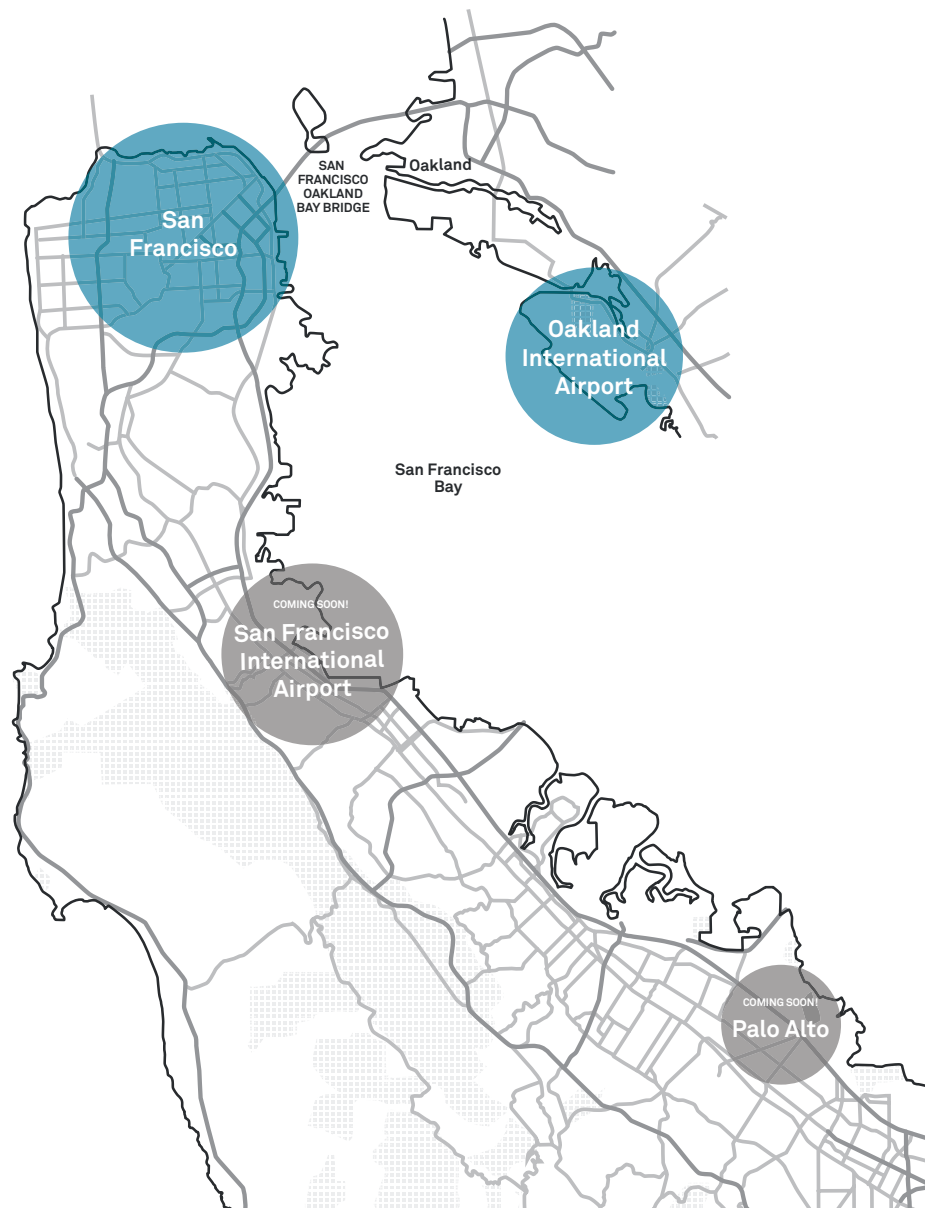

JW Marriott

513 Mason St,
San Francisco, CA 94102
Open: 24/7/365
[Cable Car Powell & Post St](#),
0.1 miles, 2 min

Fisherman's Wharf Marriott

1250 Columbus Ave,
San Francisco, CA 94133
Open: 24/7/365
[Tram Jones St & Beach St](#),
0.2 miles, 3 min

Beach and Hyde* **SIGN UP NOW!**

655 Beach St, San Francisco, CA 94109
Open: 24/7/365
[Street Car Jones St. & Beach St.](#),
0.2 miles, 4 min

Expresso* **SIGN UP NOW!**

880 Doolittle Drive,
San Leandro, CA 94577
Open: 24/7/365
[Bus Westgate Pkwy & Davis St](#),
0.7 miles, 14 min
[Oakland Airport shuttle service](#)

Palo Alto **COMING SOON!**

San Francisco Airport **COMING SOON!**

*Starred stations refer to current designated DriveNow Sign Up stations where you can pick up and activate our DriveNow ID.

Please use the DriveNow App or check drive-now.com to check availabilities.

We'll be expanding the stations throughout the year to make it easier than ever to get going on your journey. Please refer to drive-now.com for the most updated list of DriveNow Stations.